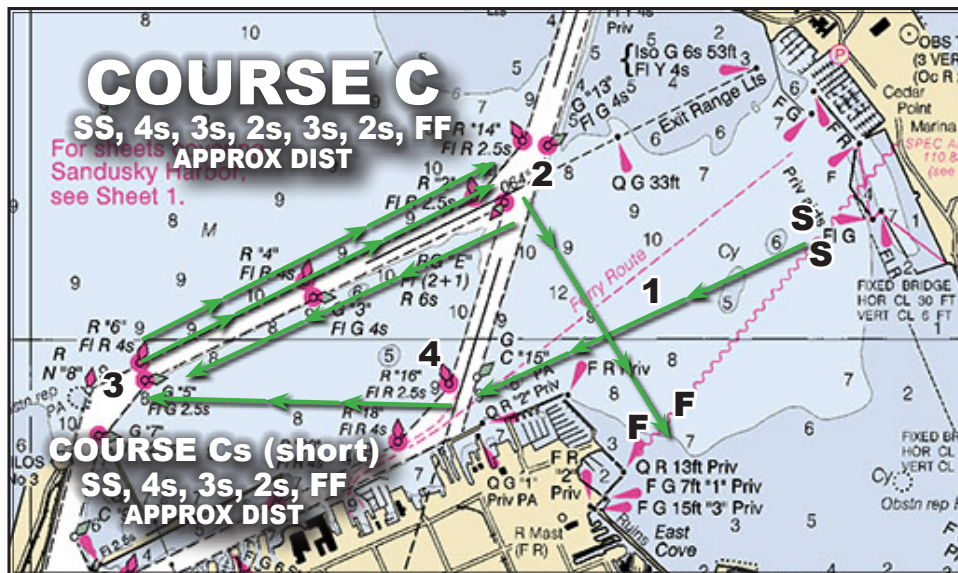

Wednesday Evening Race Courses - Auxiliary

MARK LIST:

- 1) SSC orange inflatable. Position changes per course
- 2) R/G "E" mid-channel buoy
- 3) G "5" channel buoy
- 4) R "16" channel buoy

- START (SS)** SSC orange inflatable and Race Committee boat
- FINISH (FF)** SSC entrance buoy white pin and SSC yellow inflatable