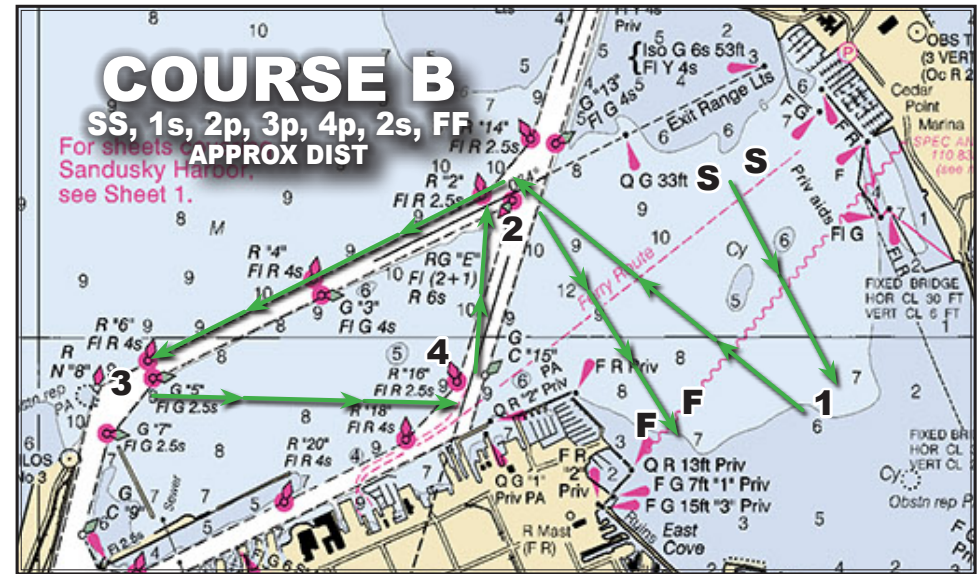

Wednesday Evening Race Courses - Auxiliary

MARK LIST:

- 1) SSC orange inflatable. Position changes per course
- 2) R/G "E" mid-channel buoy
- 3) G "5" channel buoy
- 4) R "16" channel buoy

- START (SS)** SSC orange inflatable and Race Committee boat
- FINISH (FF)** SSC entrance buoy white pin and SSC yellow inflatable