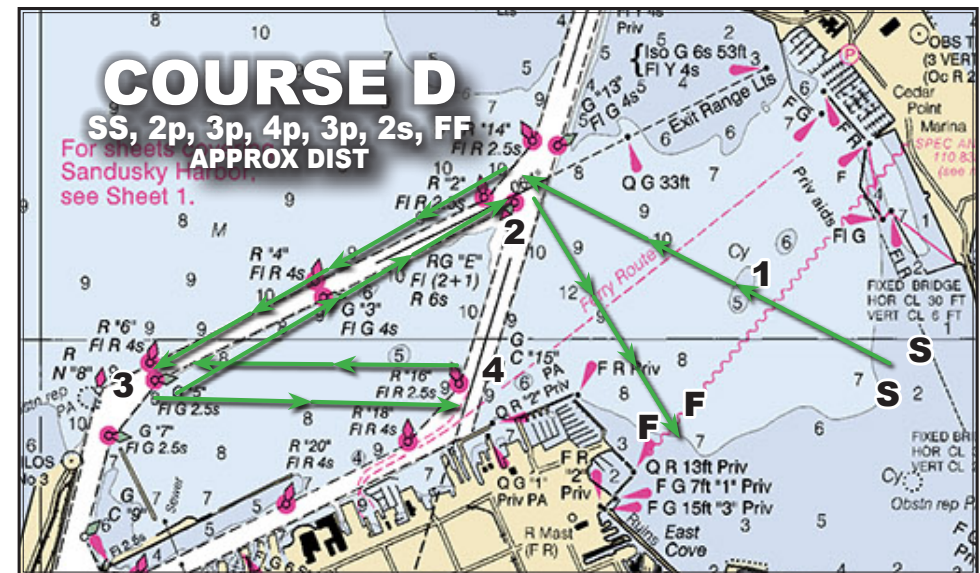

Wednesday Evening Race Courses - Auxiliary

MARK LIST:

- 1) SSC orange inflatable. Position changes per course
- 2) R/G "E" mid-channel buoy
- 3) G "5" channel buoy
- 4) R "16" channel buoy

- START (SS)** SSC orange inflatable and Race Committee boat
- FINISH (FF)** SSC entrance buoy white pin and SSC yellow inflatable