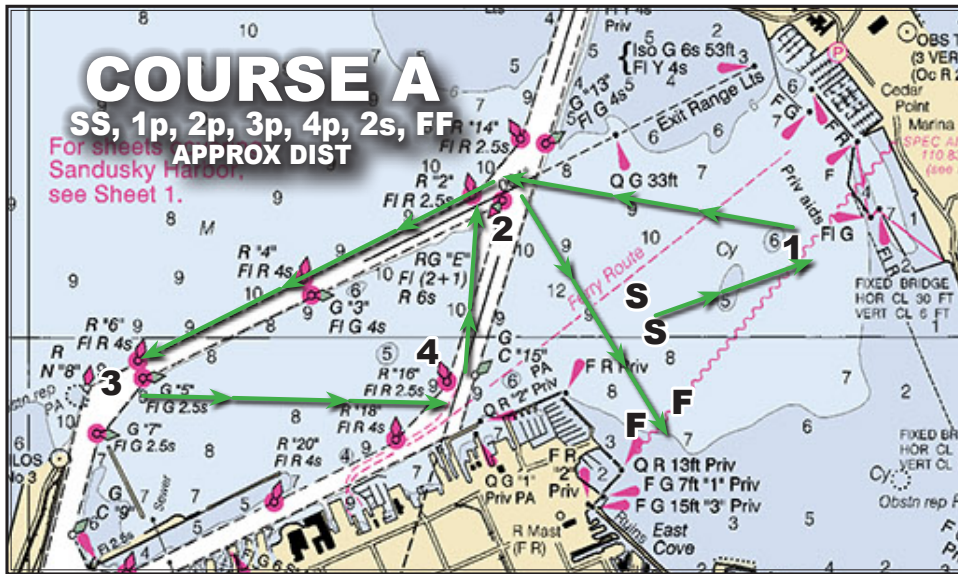

Wednesday Evening Race Courses - Auxiliary

MARK LIST:

- 1) SSC orange inflatable. Position changes per course
- 2) R/G "E" mid-channel buoy
- 3) G "5" channel buoy
- 4) R "16" channel buoy

- START (SS)** SSC orange inflatable and Race Committee boat
- FINISH (FF)** SSC entrance buoy white pin and SSC yellow inflatable